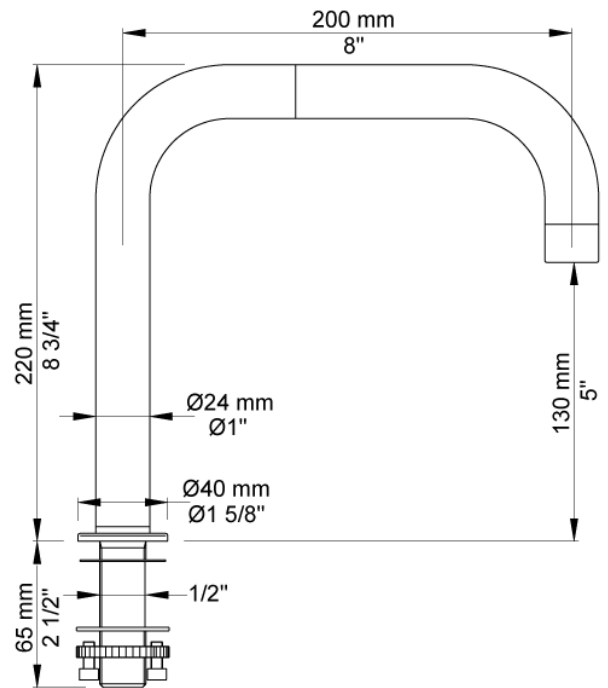

Date:

Client:

Project:

090D

Double swivel spout. Height 220 mm. Hole cut out size: 22 mm.

Available in colors

Color 02, Grey	Color 17, Gloss black
Color 04, Light blue	Color 18, White
Color 05, Orange	Color 19, Natural brass
Color 06, Light green	Color 20, Brushed chrome
Color 08, Yellow	Color 21, Carmine red
Color 09, Dark grey	Color 25, Pink
Color 12, Mocca	Color 27, Matt black
Color 14, Bright red	Color 28, Matt white
Color 15, Dark blue	Color 40, Brushed stainless steel
Color 16, Polished chrome	